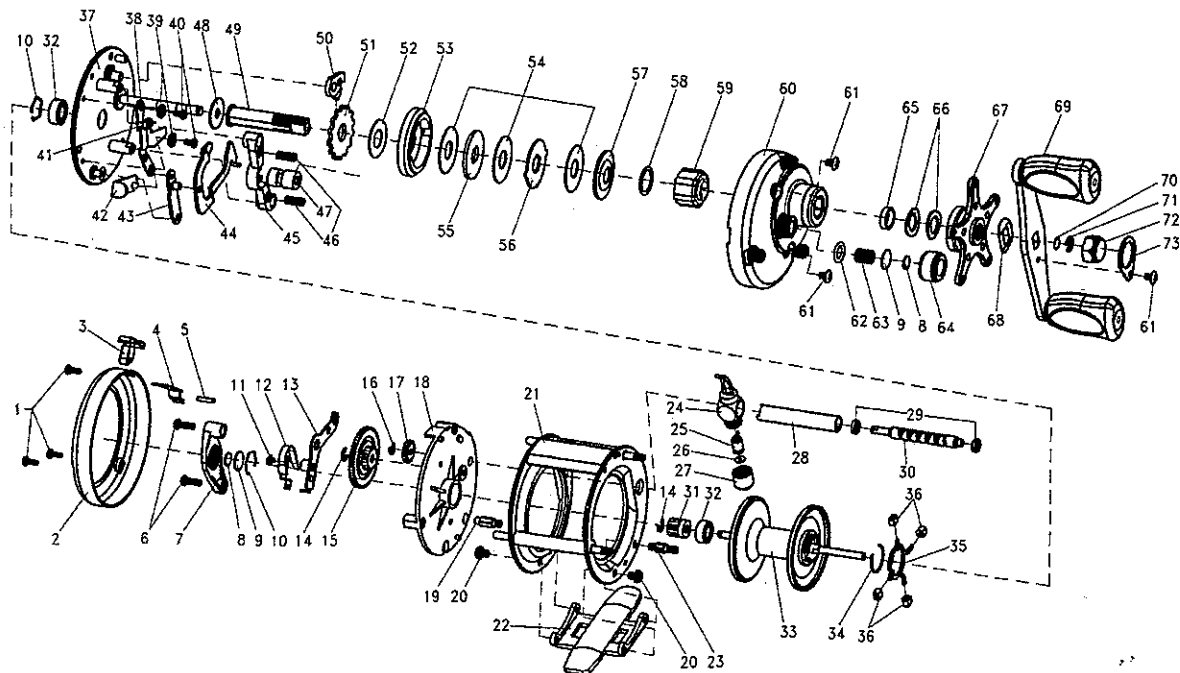

Please order by parts number, not key number
Veuillez indiquer le numero de la pièce (Non "Key" No.)

BAITCASTING REEL

Millionaire Proteus 250/300

Key No.	Parts No.	Parts Name
1	6W529601	Left Side Plate Screw
2	6W529702	Left Side Plate
3	6W529801	Click Lever
4	6W529901	Click Lever Spring
5	6W530001	Pin
6	6W530101	Screw (A)
7	6W530201	Spool Cover
8	6W530301	Washer (A)
9	6W530401	Washer (B)
10	6W530501	Retainer (A)
11	6W530601	Screw (B)
12	6W530701	Click Pawl
13	6W530801	Click Lever Assembly
14	6W530901	Click Retainer (A)
15	6W531001	Transfer Gear
16	6W531101	Click Retainer (B)
17	6W531201	Shuttle Gear
18	6W531301	Left Set Plate
19	6W531401	Screw Stud (A)
20	6W531501	Screw (C)
21	6W531602	Frame
22	6W531702	Reel Stand
23	6W531801	Screw Stud (B)
24	6W531901	Line Guide
25	6W532001	Line Guide Pawl
26	6W532101	Washer (C)
27	6W532201	Pawl Cap
28	6W532301	Level Wind Guard
29	6W532401	Worm Shaft Holder
30	6W532501	Worm Shaft
31	6W532601	Click Gear
32	6W532701	Ball Bearing
33	6W532801	Spool Assembly
34	6W532901	Ring (A)
35	6W533001	Brake Mounting
36	6W533101	Brake Collar
37	6W533201	Right Set Plate
38	6W533301	Retainer (B)
39	6W533401	Washer (D)
40	6W533501	Screw (D)
41	6W533601	Spring (A)
42	6W533701	Push Bar
43	6W533801	Pilot Lever
44	6W533901	Latch Bar
45	6W534001	Yoke
46	6W534101	Yoke Spring
47	6W534201	Pinion gear
48	6W534301	Drive Shaft Washer
49	6W534401	Drive Shaft
50	6W534501	Anti-Reverse Pawl
51	6W534601	Anti-Reverse Ratchet
52	6W534701	Friction Washer
53	6W534801	Drive Gear
54	6W534901	Drag Washer (A)
55	6W535001	Drag Washer (B)
56	6W535101	Eared Washer
57	6W535201	Key Washer
58	6W535301	Washer (E)
59	6W535401	Roller Clutch
60	6W535603	Right Side Plate
61	6W535801	Screw (E)
62	6W535901	"O" Ring
63	6W536001	Spring (B)
64	6W536101	Cast Control Cap
65	6W536201	Spacer
66	6W536301	Drag Spring Washer
67	6W536401	Star Drag
68	6W536501	Friction Washer
69	6W536602	Handle Assembly
70	6W549701	Washer (F)
71	6W536701	Retainer (C)
72	6W536801	Handle Nut
73	6W536901	Handle Nut Plate